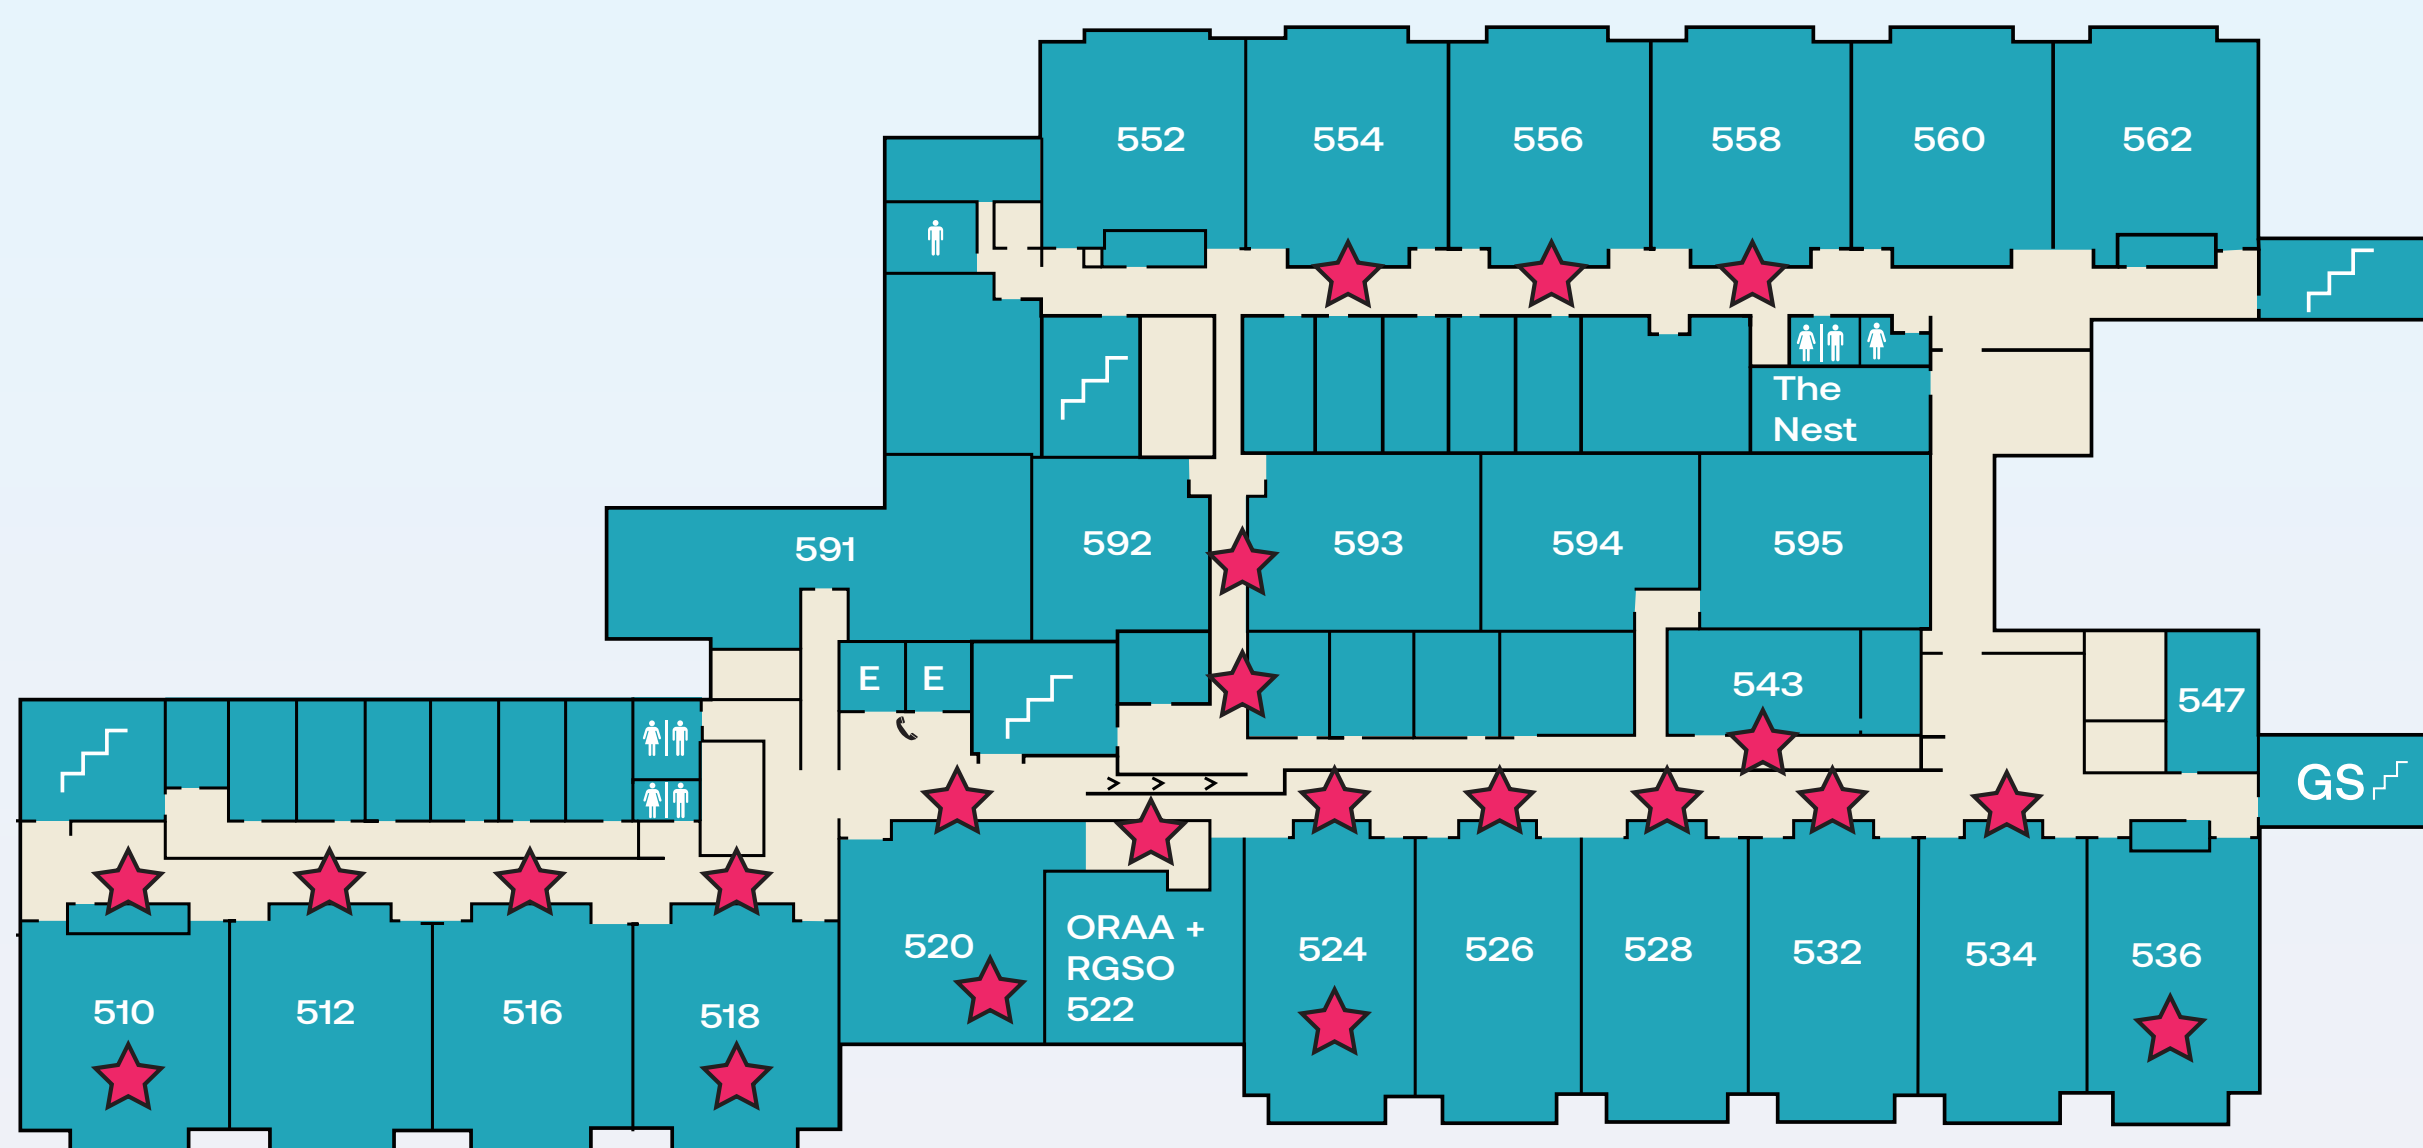

#5 FIFTH FLOOR

333 — Group Show

Alexis Laila Designs — Alexis Prince

beamish x rennie — Justin Beamish / Connor Rennie

Cosmic Supernova — Group Show

Event Posters Past and Present — Typography 1 and Design Fundamentals 2

Fractured Faceted Multi-selves — DRWG 211A

Gallery of Bodies part 4 — Group Show

GOT CUM? — Sam Lloyd :^)

Illustrators vs The Algorithm — Group Show

just some more li'l guys — Kimberley Holter & Dylan Lake

Lost & Found: Shoes, Shoes, Shoes — CRMC 101

Monsters and Heroes — Elementary to University

Recent Works — Ellen Burton

Salon Des Crawl

She Lays Heavy: The Death of Magic — Marina Hardie

The Butterfly Effect — Group Show

Who are we? What is happening? — Group Show

Your Turn x Volatile Sex Pill Performance Showcase — Group Show

SCHEDULED EVENTS & PERFORMANCES

5:00-9:00 PM — **Glass Blowing Demos** — Room 126

5:30-9:30 PM — **DJ Sets** — Cafeteria Mezzanine

6:00-8:00 PM — **Wheel Throwing Demo** — 1st Floor Ceramics Hallway

6:00-9:30 PM — **Gallery Brawl** — Cafeteria West

6:37 PM — **Space is a Place** — First show — SPLT Lecture Hall

7:30 PM — **Garment Crawl** — Cafeteria East

7:37 PM — **Space is a Place** — Second show — SPLT Lecture Hall

8:37 PM — **Space is a Place** — Last show — SPLT Lecture Hall

FOOD & BEVERAGE

5:00-9:00 PM — Available in the AUArts Cafeteria

Roaming Food Cart by Thea Galang

Bar service in Main Mall